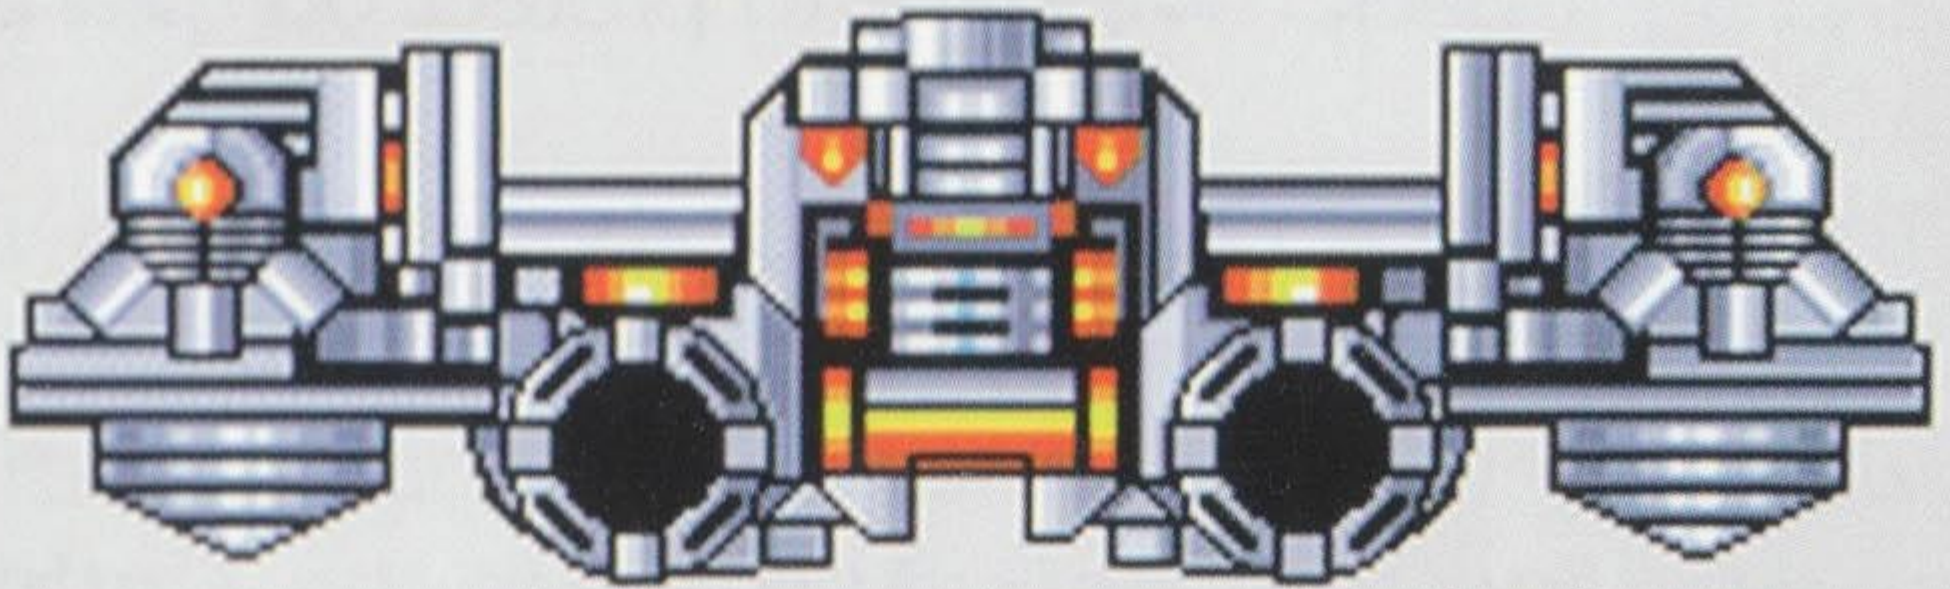

40000 Points